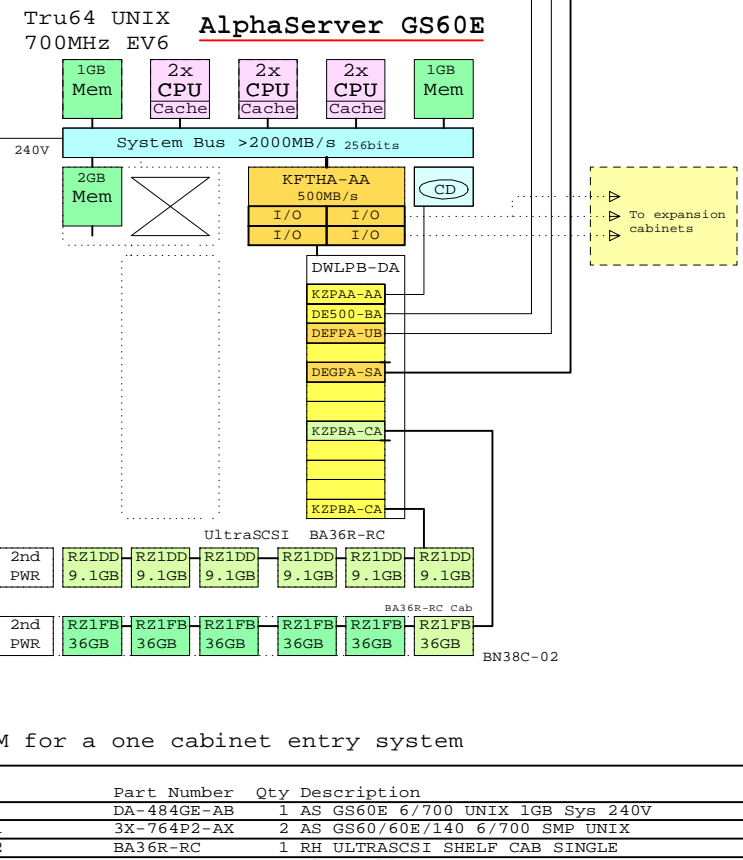

AlphaServer GS60E Tru64 UNIX systems

Ethernet

FDDI

GigaBitEthernet

BOM for a one cabinet max system

Part Number	Qty	Description
1	1	DA-484GG-AB 1 AS GS60E 6/700 UNIX 4GB Sys 240V
1.1	2	3X-764P2-AX 2 AS GS60/60E/140 6/700 SMP UNIX
1.2	1	BA36R-RC 1 RH ULTRASCSCI SHELF CAB SINGLE
1.2.1	1	CK-BA35X-HH 1 180W Stor.Shelf PWR for AS4x00
1.2.2	6	DS-RZ1FB-VW 6 36GB 7200 UltraSCSCI Disk
1.3	1	CK-BA35X-HH 1 180W Stor.Shelf PWR for AS4x00
1.4	1	DEFPA-UB 1 PCI to FDDI SAS,TP-PMD
1.5	1	DEGPA-SA 1 PCI to GigaBitEthernet SX Adap
1.6	5	DS-RZ1DD-VW 5 9.1GB 10000r UltraSCSCI disk
1.7	3	KZPBA-CA 3 PCI to UltraSCSCI Adapter UWSE
1.8	2	MS7CC-GA 2 4GB AlphaServer 8xxx Memory
2	1	BA36R-RC 1 RH ULTRASCSCI SHELF CAB SINGLE
2.1	1	CK-BA35X-HH 1 180W Stor.Shelf PWR for AS4x00
2.2	6	DS-RZ1FB-VW 6 36GB 7200 UltraSCSCI Disk
3	1	BA36R-RC 1 RH ULTRASCSCI SHELF CAB SINGLE
3.1	1	CK-BA35X-HH 1 180W Stor.Shelf PWR for AS4x00
3.2	6	DS-RZ1FB-VW 6 36GB 7200 UltraSCSCI Disk
4	1	VT520-A4 1 Text Terminal WH Intl No-hemi
5	1	SN-LKQ47-AF 1 102 KEY KYBD, NON-WIN, Finnish
6	3	BN38C-02 3 Ultra Cbl VHDCI - 68HD
7	1	BN19C-2E 1 PowerCable 240V, C-Europe

BOM for a one cabinet entry system

Part Number	Qty	Description
1	1	DA-484GE-AB 1 AS GS60E 6/700 UNIX 1GB Sys 240V
1.1	2	3X-764P2-AX 2 AS GS60/60E/140 6/700 SMP UNIX
1.2	1	BA36R-RC 1 RH ULTRASCSCI SHELF CAB SINGLE
1.2.1	1	BN38C-02 1 Ultra Cbl VHDCI - 68HD
1.2.2	1	CK-BA35X-HH 1 180W Stor.Shelf PWR for AS4x00
1.2.3	6	DS-RZ1FB-VW 6 36GB 7200 UltraSCSCI Disk
1.3	1	CK-BA35X-HH 1 180W Stor.Shelf PWR for AS4x00
1.4	1	DEFPA-UB 1 PCI to FDDI SAS,TP-PMD
1.5	1	DEGPA-SA 1 PCI to GigaBitEthernet SX Adap
1.6	5	DS-RZ1DD-VW 5 9.1GB 10000r UltraSCSCI disk
1.7	1	KZPBA-CA 1 PCI to UltraSCSCI Adapter UWSE
1.8	1	MS7CC-EA 1 1GB AlphaServer 8xxx Memory
1.9	1	MS7CC-FA 1 2GB AlphaServer 8xxx Memory
2	1	VT520-A4 1 Text Terminal WH Intl No-hemi
3	1	SN-LKQ47-AF 1 102 KEY KYBD, NON-WIN, Finnish
4	1	BN19C-2E 1 PowerCable 240V, C-Europe