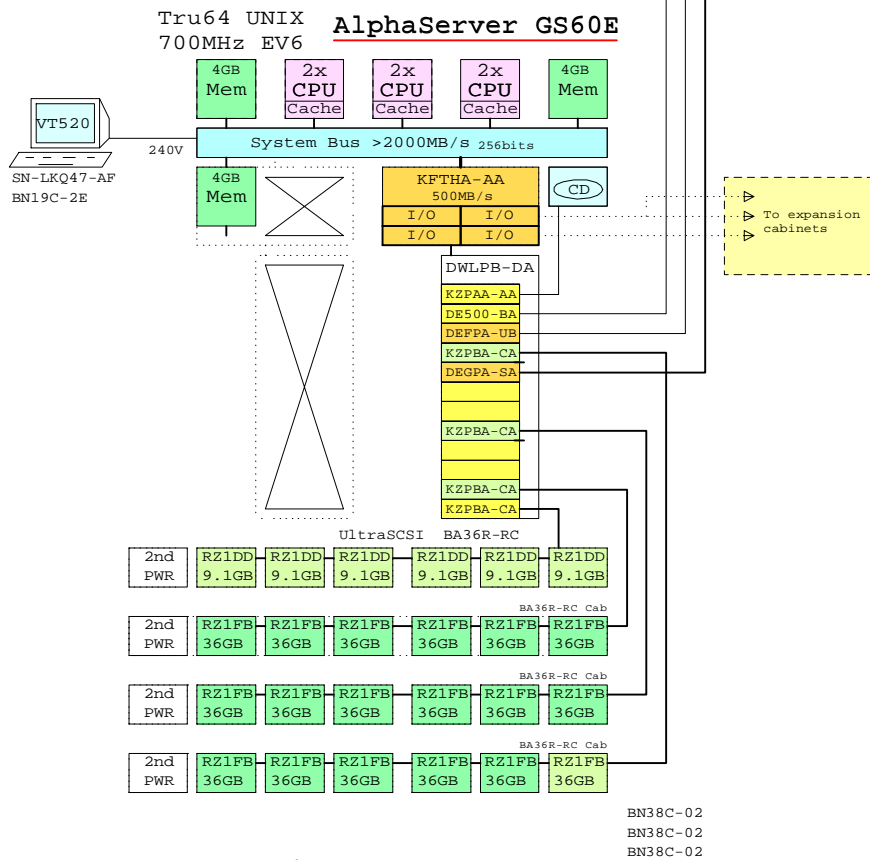

AlphaServer GS60E Tru64 UNIX systems

Ethernet

FDDI

GigaBitEthernet

BOM for a one cabinet max system

Part Number	Qty	Description
1	1	DA-484GG-AB 1 AS GS60E 6/700 UNIX 4GB Sys 240V
1.1	2	3X-764P2-AX 2 AS GS60/60E/140 6/700 SMP UNIX
1.2	1	BA36R-RC 1 RH ULTRASCSCI SHELF CAB SINGLE
1.2.1	1	CK-BA35X-HH 1 180W Stor.Shelf PWR for AS4x00
1.2.2	6	DS-RZ1FB-VW 6 36GB 7200 UltraSCSCI Disk
1.3	1	CK-BA35X-HH 1 180W Stor.Shelf PWR for AS4x00
1.4	1	DEFPA-UB 1 PCI to FDDI SAS,TP-PMD
1.5	1	DEGPA-SA 1 PCI to GigaBitEthernet SX Adap
1.6	5	DS-RZ1DD-VW 5 9.1GB 10000r UltraSCSCI disk
1.7	3	KZPBA-CA 3 PCI to UltraSCSCI Adapter UWSE
1.8	2	MS7CC-GA 2 4GB AlphaServer 8xxx Memory
2	1	BA36R-RC 1 RH ULTRASCSCI SHELF CAB SINGLE
2.1	1	CK-BA35X-HH 1 180W Stor.Shelf PWR for AS4x00
2.2	6	DS-RZ1FB-VW 6 36GB 7200 UltraSCSCI Disk
3	1	BA36R-RC 1 RH ULTRASCSCI SHELF CAB SINGLE
3.1	1	CK-BA35X-HH 1 180W Stor.Shelf PWR for AS4x00
3.2	6	DS-RZ1FB-VW 6 36GB 7200 UltraSCSCI Disk
4	1	VT520-A4 1 Text Terminal WH Intl No-hemi
5	1	SN-LKQ47-AF 1 102 KEY KYBD, NON-WIN, Finnish
6	3	BN38C-02 3 Ultra Cbl VHDCI - 68HD
7	1	BN19C-2E 1 PowerCable 240V, C-Europe

BOM for a one cabinet entry system

Part Number	Qty	Description
1	1	DA-484GE-AB 1 AS GS60E 6/700 UNIX 1GB Sys 240V
1.1	2	3X-764P2-AX 2 AS GS60/60E/140 6/700 SMP UNIX
1.2	1	BA36R-RC 1 RH ULTRASCSCI SHELF CAB SINGLE
1.2.1	1	BN38C-02 1 Ultra Cbl VHDCI - 68HD
1.2.2	1	CK-BA35X-HH 1 180W Stor.Shelf PWR for AS4x00
1.2.3	6	DS-RZ1FB-VW 6 36GB 7200 UltraSCSCI Disk
1.3	1	CK-BA35X-HH 1 180W Stor.Shelf PWR for AS4x00
1.4	1	DEFPA-UB 1 PCI to FDDI SAS,TP-PMD
1.5	1	DEGPA-SA 1 PCI to GigaBitEthernet SX Adap
1.6	5	DS-RZ1DD-VW 5 9.1GB 10000r UltraSCSCI disk
1.7	1	KZPBA-CA 1 PCI to UltraSCSCI Adapter UWSE
1.8	1	MS7CC-EA 1 1GB AlphaServer 8xxx Memory
1.9	1	MS7CC-FA 1 2GB AlphaServer 8xxx Memory
2	1	VT520-A4 1 Text Terminal WH Intl No-hemi
3	1	SN-LKQ47-AF 1 102 KEY KYBD, NON-WIN, Finnish
4	1	BN19C-2E 1 PowerCable 240V, C-Europe