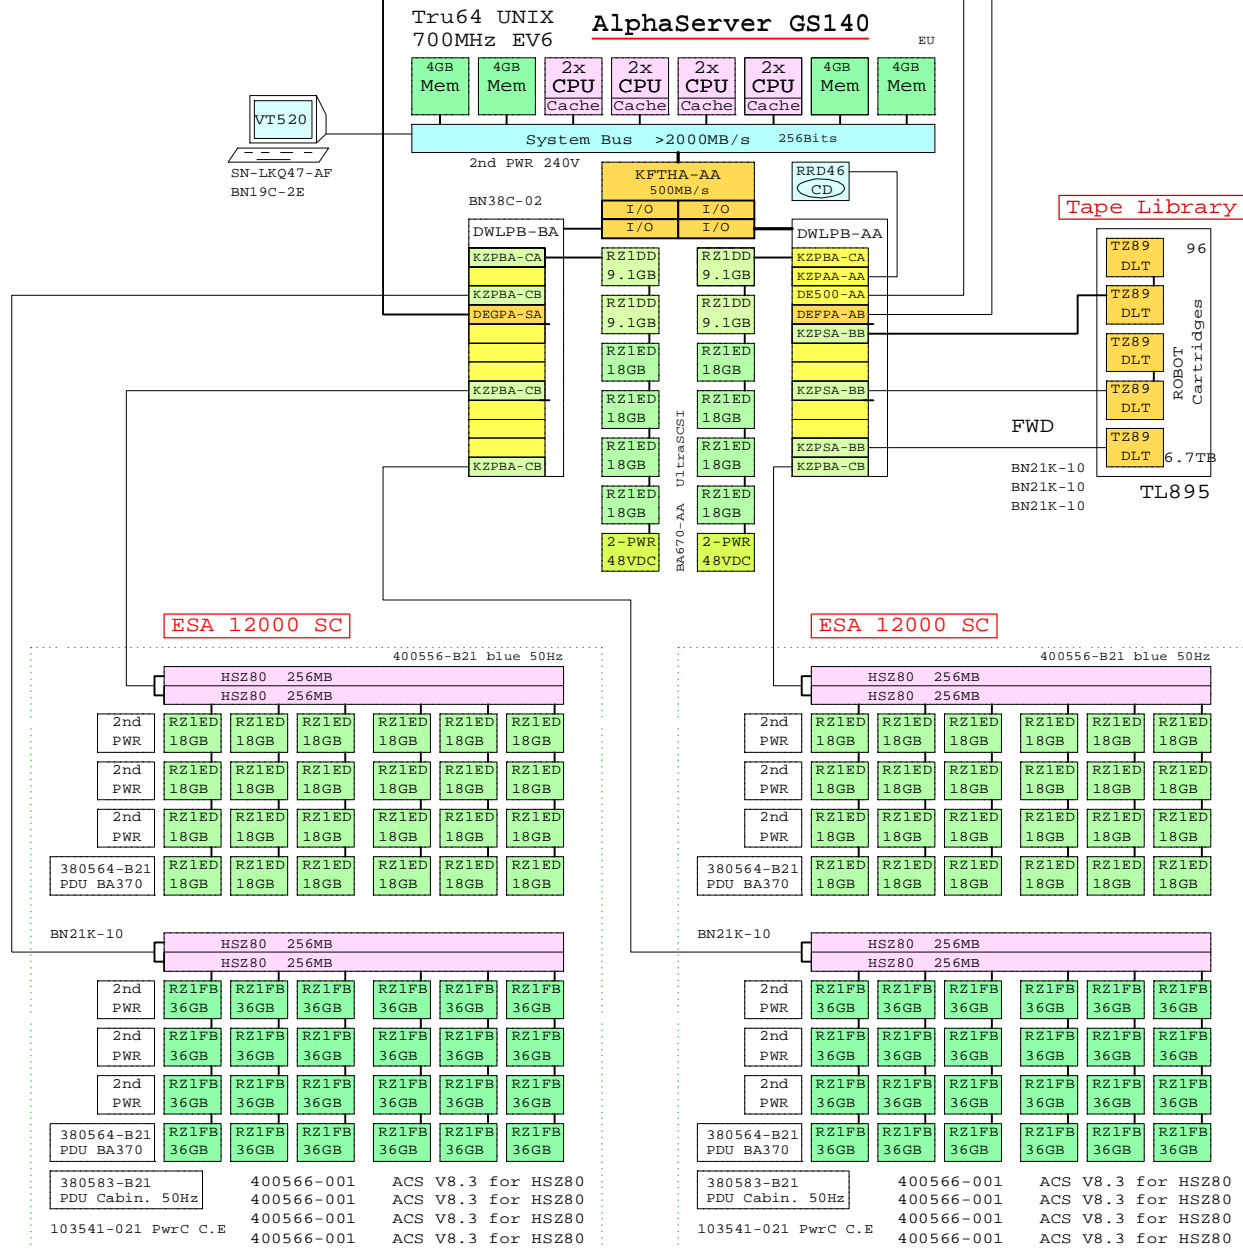

AlphaServer GS140 Tru64 UNIX systems

Ethernet  
FDDI  
GigaBitEthernet

BOM for AlphaServer GS140

Part Number	Qty	Description
1	1	DA-394GG-AB 1 AS GS140 6/700 UNIX 4GB EU
1.1	3	3X-764P2-AX 3 AS GS60/60E/140 6/700 SMP UNIX
1.2	1	BN38C-02 1 Ultra Cbl VHDCI - 68HD
1.3	1	DEFPA-AB 1 PCI to FDDI SAS
1.4	2	DS-BA35X-HJ 2 48VDC 180W Power Supply Blue
1.5	3	DS-RZ1DD-VW 3 9.1GB 10000r UltraSCSI disk
1.6	8	DS-RZ1ED-VW 8 18.2GB 10000r UltraSCSI disk
1.7	1	DWLPB-BA 1 2nd 12 Slot PCI for DWLPB-AA
1.7.1	1	DEGPA-SA 1 PCI to GigaBitEthernet SX Adap
1.7.2	1	KZPBA-CA 1 PCI to UltraSCSI Adapter UWSE
1.8	1	H7263-AB 1 48Volt Power Regulator Option
1.9	3	MS7CC-GA 3 4GB AlphaServer 8xxx Memory
2	1	VT520-A4 1 Text Terminal WH Intl No-hemi
3	1	SN-LKQ47-AF 1 102 KEY KYBD, NON-WIN, Finnish
4	1	BN19C-2E 1 PowerCable 240V, C-Europe

BOM for Tape Library

Part Number	Qty	Description
1	1	DS-TL895-BA 1 96 Slot Tape Lib W/5 TZ89 DR
2	3	KZPSA-BB 3 PCI-HOST FWD Bus Adapter
3	1	BN21K-10 3 68HD SCSI cable 10m

BOM for StorageWorks

Part Number	Qty	Description
1	1	400556-B21 1 ESA1200 SC 50HZ 2x24 4xCnt blue
1.1	1	103541-021 1 Power Cord 13-20A C.Europe
1.2	2	380564-B21 2 Power Distribution Unit RA8k/7k
1.3	6	380565-B21 6 Power Suply 180W Hot Plug SBB
1.4	1	380583-B21 1 ESA12000 Cabinet PDU 50Hz
1.5	4	400566-001 4 HSZ80 Controller Software ACS V8.3
1.6	1	BN21K-10 1 68HD SCSI cable 10m
1.7	24	DS-RZ1ED-VW 24 18.2GB 10000r UltraSCSI disk
1.8	24	DS-RZ1FB-VW 24 36GB 7200 UltraSCSI Disk
2	1	400556-B21 1 ESA1200 SC 50HZ 2x24 4xCnt blue
2.1	1	103541-021 1 Power Cord 13-20A C.Europe
2.2	2	380564-B21 2 Power Distribution Unit RA8k/7k
2.3	6	380565-B21 6 Power Suply 180W Hot Plug SBB
2.4	1	380583-B21 1 ESA12000 Cabinet PDU 50Hz
2.5	4	400566-001 4 HSZ80 Controller Software ACS V8.3
2.6	1	BN21K-10 1 68HD SCSI cable 10m
2.7	24	DS-RZ1ED-VW 24 18.2GB 10000r UltraSCSI disk
2.8	24	DS-RZ1FB-VW 24 36GB 7200 UltraSCSI Disk
3	4	400569-001 4 Ultra opt OS Software Tru64 UNIX
4	4	KZPBA-CB 4 PCI to UltraSCSI Adapter UWdif