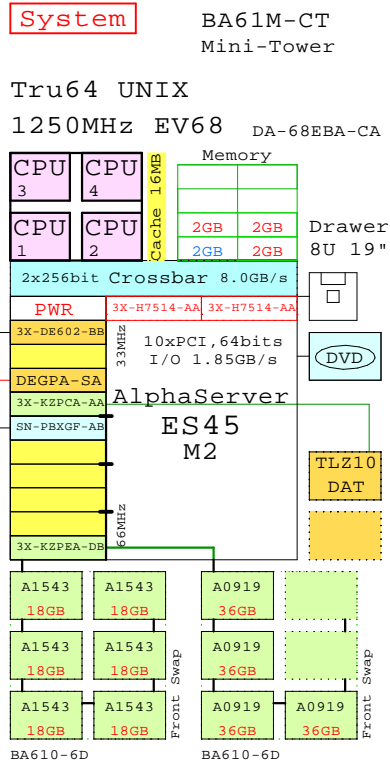

ES45 Model 2 Mini Tower System

Ethernet

Gigabit Ethernet

BN19C-2E
SN-LKQ47-AF
BN39C-02, Video

Monit
15" C

BN19C-2E
BN19C-2E
BN19C-2E

AlphaServer ES45
Mini-Tower

Bill of material of this Tower system

	Part Number	Qty	Description
	BA61M-CT	1	ES45 Mini-Tower Enclosure
1.1	3X-BN46M-01	1	SCSI cable for Tape
1.2	BN19C-2E	3	PowerCable 240V, C-Europe
1.3	DA-68EBA-CA	1	ES45 68/1250 Model 2 2GB UNIX 10PCI DWR
1.3.1	3X-DE602-BB	1	10/100 2xChannel Fast Ethernet, UTP
1.3.2	3X-H7514-AA	2	ES45 Power Syply, 2nd or 3rd
1.3.3	3X-KZPCA-AA	1	Single channel LVD adapter
1.3.4	3X-KZPEA-DB	1	PCI 2-chan SCSI Ultra3 LVD
1.3.5	BA610-6D	1	ES40 Disk Drive Cage, 6-Bay
1.3.5.1	3R-A1543-AA	6	18.2GB Uscsi3 15k Universal disk 1"
1.3.6	BA610-6D	1	ES40 Disk Drive Cage, 6-Bay
1.3.6.1	3R-A0919-AA	4	36.4GB Uscsi3 10k Universal disk 1"
1.3.7	DEGPA-SA	1	PCI to GigaBitEthernet SX Adap
1.3.8	KN610-EB	3	ES45 68/1250MHZ UNIX SMP 16mb cache
1.3.9	MS620-CA	3	ES45 2GB Memory Option
1.3.10	SN-PBXGF-AB	1	3DLabs Oxygen VXI 32MB PCI 2D graphics
1.3.11	TLZ10-LB	1	12/24GB 4mm DAT 5.25" HH
2	3R-A2832-AA	1	COMPAQ Monitor S510 15" NH, EU
2.1	BN39C-02	1	1.8 Video Extension Cable ****
3	SN-LKQ47-AF	1	102 KEY KYBD, NON-WIN, Finnish
4	BN19C-2E	1	PowerCable 240V, C-Europe