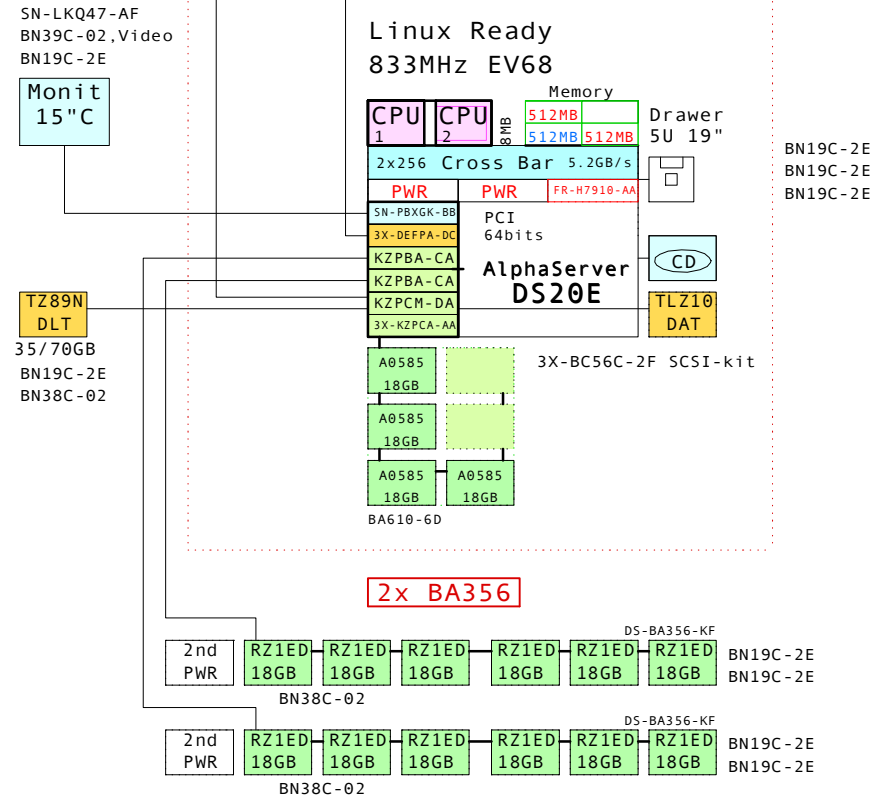

FDDI  
Ethernet

DS20E expanded Linux system

Bill of material

	Part Number	Qty	Description
1	3X-BA56P-PB	1	DS20E Mini tower pedestal kit,667MHz
1.1	DJ-56RAA-EA	1	AS DS20E 6/833 512MB,Rack,5U,Linux
1.1.1	3X-BC56C-2F	1	DS20E SCSI Cable Kit
1.1.2	3X-DEFPA-DC	1	PCI to FDDI DAS MMF with SC,Universal
1.1.3	3X-KZPCA-AA	1	Single channel LVD adapter
1.1.4	BA610-6D	1	ES40 Disk Drive Cage, 6-Bay
1.1.4.1	3R-A0585-AA	4	18.2GB Uscsi3 10K Universal disk 1"
1.1.5	FR-H7910-AA	1	Third power supply for DS20E
1.1.6	KN312-BD	1	AS DS20E 6/833 SMP UPG for Linux
1.1.7	KZPBA-CA	2	PCI to UltraSCSI Adapter UWSE
1.1.8	KZPCM-DA	1	Dual Uscsi with FastEther PCI
1.1.9	MS340-DA	2	DS20 512MB SDIMM MEM 4x128MB
1.1.10	SN-PBXGK-BB	1	Elsa Gloria Synergy 8M Video Graphics
1.1.11	TLZ10-LB	1	12/24GB 4mm DAT 5.25" HH
2	DS-BA356-KF	1	Pedestal Storage, UltraW, Single-Bus
2.1	BN19C-2E	2	PowerCable 240V, C-Europe
2.2	BN38C-02	1	Ultra Cbl VHDCI - 68HD
2.3	CK-BA35X-HH	1	180W Stor.Shelf PWR for AS4x00
2.4	DS-RZ1ED-VW	6	18.2GB 10000r UltraSCSI disk
3	DS-BA356-KF	1	Pedestal Storage, UltraW, Single-Bus
3.1	BN19C-2E	2	PowerCable 240V, C-Europe
3.2	BN38C-02	1	Ultra Cbl VHDCI - 68HD
3.3	CK-BA35X-HH	1	180W Stor.Shelf PWR for AS4x00
3.4	DS-RZ1ED-VW	6	18.2GB 10000r UltraSCSI disk
4	3R-A2832-AA	1	COMPAQ Monitor S510 15" NH, EU
5	DS-TZ89N-TA	1	35/70GB SE DLT-tape TT FWSE
6	BN39C-02	1	1.8 Video Extension Cable ****
7	SN-LKQ47-AF	1	102 KEY KYBD, NON-WIN, Finnish
8	BN19C-2E	5	PowerCable 240V, C-Europe
9	BN38C-02	1	Ultra Cbl VHDCI - 68HD

This template is included in the present GOLDEN EGGS Software kit.

DS20E Linux

[www.Compaq.com/golden-eggs](http://www.Compaq.com/golden-eggs)  
Since: Jun-2000

<b>COMPAQ</b>	02-Jul-2001	GTALDS20EF
	Matti.Patari@compaq.com	