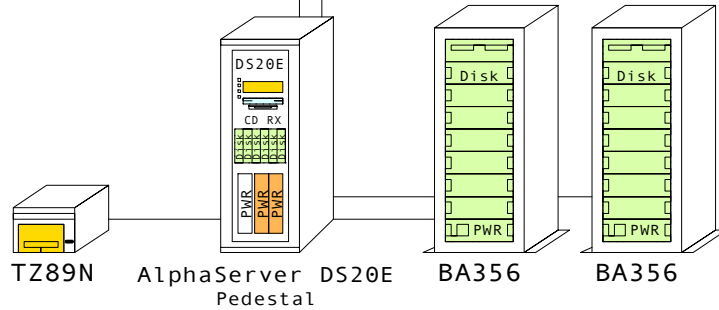

FDDI  
Ethernet

DS20E expanded Linux system

Bill of material

	Part Number	Qty	Description
1	3X-BA56P-PB	1	DS20E Mini tower pedestal kit,667MHz
1.1	DJ-56RAA-EA	1	AS DS20E 6/833 512MB,Rack,5U,Linux
1.1.1	3X-BC56C-2F	1	DS20E SCSI Cable Kit
1.1.2	3X-DEFPA-DC	1	PCI to FDDI DAS MMF with SC,Universal
1.1.3	3X-KZPCA-AA	1	Single channel LVD adapter
1.1.4	BA610-6D	1	ES40 Disk Drive Cage, 6-Bay
1.1.4.1	3R-A0585-AA	4	18.2GB Uscsi3 10K Universal disk 1"
1.1.5	FR-H7910-AA	1	Third power supply for DS20E
1.1.6	KN312-BD	1	AS DS20E 6/833 SMP UPG for Linux
1.1.7	KZPBA-CA	2	PCI to UltraSCSI Adapter UWSE
1.1.8	KZPCM-DA	1	Dual Uscsi with FastEther PCI
1.1.9	MS340-DA	2	DS20 512MB SDIMM MEM 4x128MB
1.1.10	SN-PBXGK-BB	1	Elsa Gloria Synergy 8M Video Graphics
1.1.11	TLZ10-LB	1	12/24GB 4mm DAT 5.25" HH
2	DS-BA356-KF	1	Pedestal Storage, UltraW, Single-Bus
2.1	BN19C-2E	2	PowerCable 240V, C-Europe
2.2	BN38C-02	1	Ultra Cbl VHDCI - 68HD
2.3	CK-BA35X-HH	1	180W Stor.Shelf PWR for AS4x00
2.4	DS-RZ1ED-VW	6	18.2GB 10000r UltraSCSI disk
3	DS-BA356-KF	1	Pedestal Storage, UltraW, Single-Bus
3.1	BN19C-2E	2	PowerCable 240V, C-Europe
3.2	BN38C-02	1	Ultra Cbl VHDCI - 68HD
3.3	CK-BA35X-HH	1	180W Stor.Shelf PWR for AS4x00
3.4	DS-RZ1ED-VW	6	18.2GB 10000r UltraSCSI disk
4	3R-A2832-AA	1	COMPAQ Monitor S510 15" NH, EU
5	DS-TZ89N-TA	1	35/70GB SE DLT-tape TT FWSE
6	BN39C-02	1	1.8 Video Extension Cable ****
7	SN-LKQ47-AF	1	102 KEY KYBD, NON-WIN, Finnish
8	BN19C-2E	5	PowerCable 240V, C-Europe
9	BN38C-02	1	Ultra Cbl VHDCI - 68HD