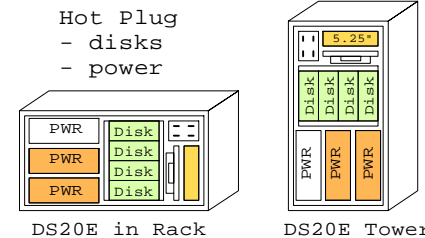

SN-PBXGK-BB	ELSA Gloria Graph. 8MB
3X-DE600-AA	Fast Ethernet 10/100
DEFPA-AB	FDDI adapter,SAS MMF
DEFPA-UB	FDDI adapter,SAS TP-PMD
KZPBA-CB	UltraSCSI Diff, 68HD

External options

Tape storage

DS-TZ89N-TA	35/70GB DLT tape,TT
BN21K-02	SCSI cable, FWD
BN19C-2E	Power cord, Europe
KZPBA-CA	UltraSCSI SE adapter

Shelves
0-6
1-6
Sys

AlphaServer DS20E in Cabinet H9A15

DS20E in Rack DS20E Tower

Licenses included:

- DIGITAL UNIX V4.0F, Base license, Unlimited User license, Server Extension license, and Internet Access Software license and Netscape's Enterprise Server 3.0.
- OpenVMS V7.2-1, Base license and DIGITAL Enterprise Integration Package.