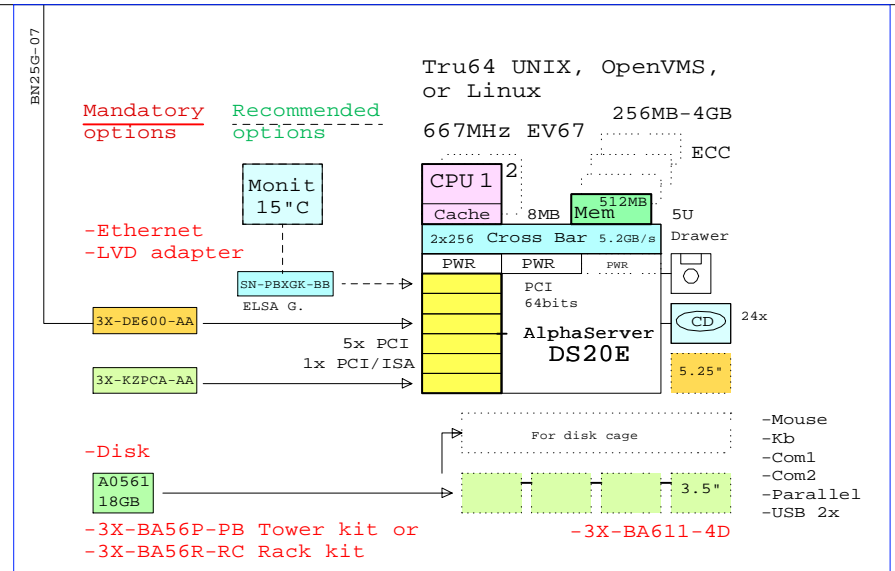

3X-KZPCA-AA	Dual UltraSCSI +Ethernet
KZPBA-CA	UltraSCSI SE adapter
BN38C-02	2m SCSI cable,68HD-VHDCI.

KZPAC-CB	RAID 3-port, 8MB cache
KZPSC-UB	Cache battery
BN37A-02	2m SCSI cbl VHDCI-VHDCI.

Controllers

SN-PBXGK-BB	ELSA Gloria Graph. 8MB
3X-DE600-AA	Fast Ethernet 10/100
DEFPA-AB	FDDI adapter,SAS MMF
DEFPA-UB	FDDI adapter,SAS TP-PMD
KZPBA-CB	UltraSCSI Diff, 68HD

External options

Tape storage

DS-TZ89N-TA	35/70GB DLT tape,TT
BN21K-02	SCSI cable, FWD
BN19C-2E	Power cord, Europe
KZPBA-CA	UltraSCSI SE adapter

Shelves
0-6
1-6
Sys

AlphaServer DS20E in Cabinet H9A15

DS20E in Rack DS20E Tower

Licenses included:

- DIGITAL UNIX V4.0F, Base license, Unlimited User license, Server Extension license, and Internet Access Software license and Netscape's Enterprise Server 3.0.
- OpenVMS V7.2-1, Base license and DIGITAL Enterprise Integration Package.